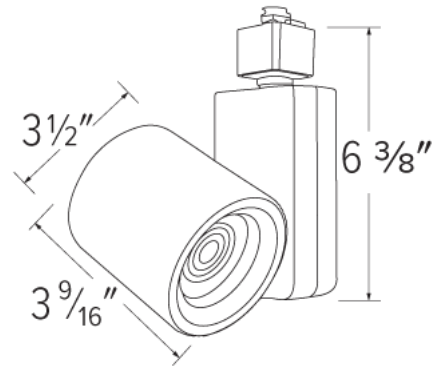

FIXTURE SPECIFICATIONS

INTENDED USE

The specification grade **Canon Architectural LED Adjustable Beam Track Light Fixture** delivers direct track lighting to commercial, hospitality and residential interior ceiling track lighting applications. Architecturally styled Cylinder LED track lights feature small, unobtrusive size and are highly adjustable. Our modern LED track light fixture designs offer excellent illumination, exceptional performance and versatility in offices, classrooms, conference rooms, museums, retail outlets, hotels, restaurants, and more.

PRODUCT FAMILY

- 13000-TC Track Channel
- 13000-LC Linear Connector
- 13000-OA Outlet Adapter
- 13000-SC Slope Ceiling Track Adapter
- 13000-TB T-Bar End Feed
- 13000-FC Floating Canopy Connector
- 13000-EC End Cap
- 13000-LC Live End with Canopy
- 13000-LE Live End
- 13000-L L-Connector
- 13000-T T-Connector
- 13000-X X-Connector
- 13000-MC Mini Connector
- 13000-CP Cord and Plug Connector
- 13000-PA Pendant Adapter
- 13000-CC Conduit Connector
- 13000-CK Conduit Continuation Kit

FEATURES

- Construction:** Solid die-cast aluminum
- Adjustability:** 90° Adjustable Track head with 358° rotation
- Optics:** Lens provides smooth lumen output at standard 38°
- Wattage:** 20 Watts
- Lumens:** 1600 Lumens
- Beam Angle Range:** 20°-50°
- Installation:** H-Track is standard; all tracks have adjustable adapters for use with single or two-circuit tracks. *J-Style or L-Style is optional.*
- CRI:** 90+
- Voltage:** 120V
- Color Temperature:** 3000K
- Dimming:** TRIAC and ELV (100-10%)
- Warranty:** 5 Years Carefree for Parts & Components (Labor Not Included)
- Listings:** ETL, RoHS Compliant,

ORDERING INFORMATION Example: (13301-SM-BK-H)

Model	Finish	Track
13301	BK Black	H H - Style <small>Standard</small>
Canon	WH White	J J - Style
		L L - Style